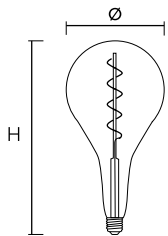

Aztex High CRI LED Soft Coil Pear Drop/Large Globe

- Special extended filament to replicate traditional vintage amber glow
- High CRI to ensure brightly coloured products are displayed to their full potential
- Over 90% energy saving compared to incandescent vintage lamps
- Widely used in the hospitality or domestic sector
- Amber glass coating for decorative vintage look
- Ideal for creating mood lighting

3 Year Silver Warranty

Code	Lamp Type	Temp	Lm	ØxH (mm)
Dimmable				
60025	4W LED Vintage Soft Coil Vertical Filament Giant Pear Drop Dimmable - ES, Amber			160x280
60019	4W LED Vintage Soft Coil Vertical Filament Globe Dimmable - ES, Amber	1800K	150	95x135
60021	4W LED Vintage Soft Coil Vertical Filament Large Globe Dimmable - ES, Amber			125x175
60023	4W LED Vintage Soft Coil Vertical Filament Giant Globe Dimmable - ES, Amber			200x270